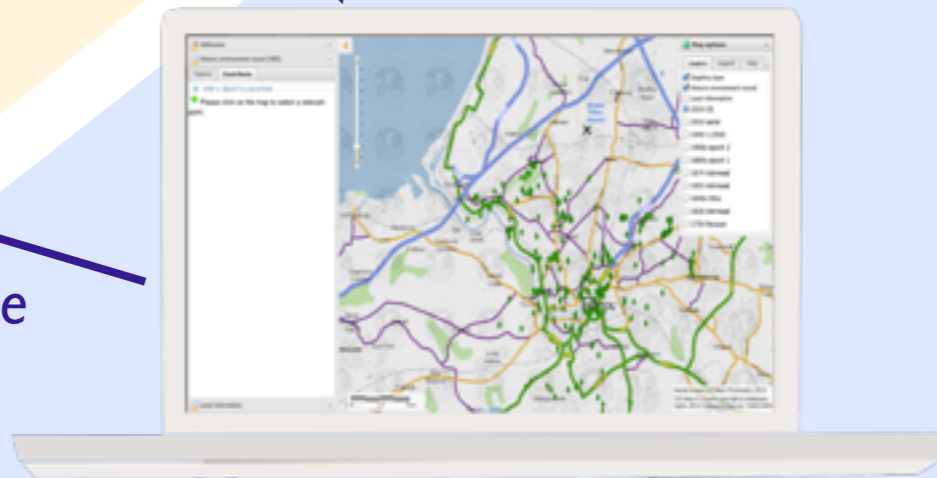

# CITY STRATA SYSTEM

User generated content

*Create*

**AppFurnace**

Design the app interface for each new layer defined in the Know your place database

**Calvium**

**Bristol City Council**

*Create*

**Know your place**